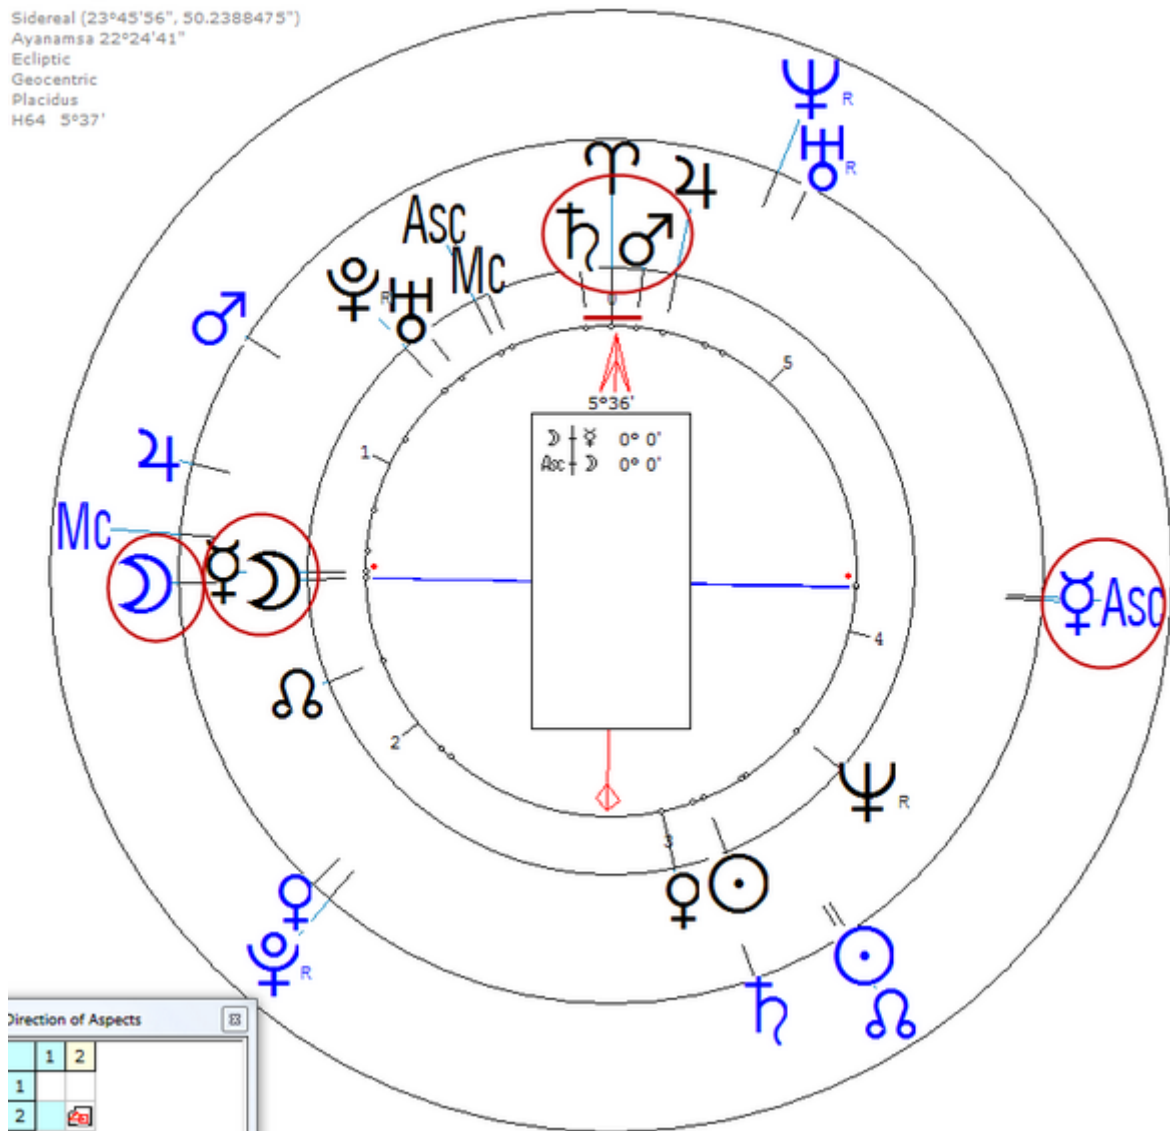

Métraux, Alfred

5 November 1902 at 20:15 (= 8:15 PM)Lausanne, Switzerland, 46n31, 6e38

Swiss-Argentine anthropologist.

<https://www.astro.com/astro-databank/M%C3%A9traux,_Alfred>

Alfred Métraux took his own life by an overdose of barbiturates on 12 April 1963, aged 60, in Paris.

Lunar Return (Harmonic 64)

Lunar $\text{D}/\text{♀} = \text{D}_n/\text{♀}_n = \text{♂}_n/\text{♁}_n$

Métraux, Alfred

5 November 1902 Wed 20:15 (GMT+1) 46n31 6e38
Lausanne, Switzerland

Sidereal (23°45'56", 50.2388475")

Ayanamsa 22°24'41"

Ecliptic

Geocentric

Placidus

H64 5°37'